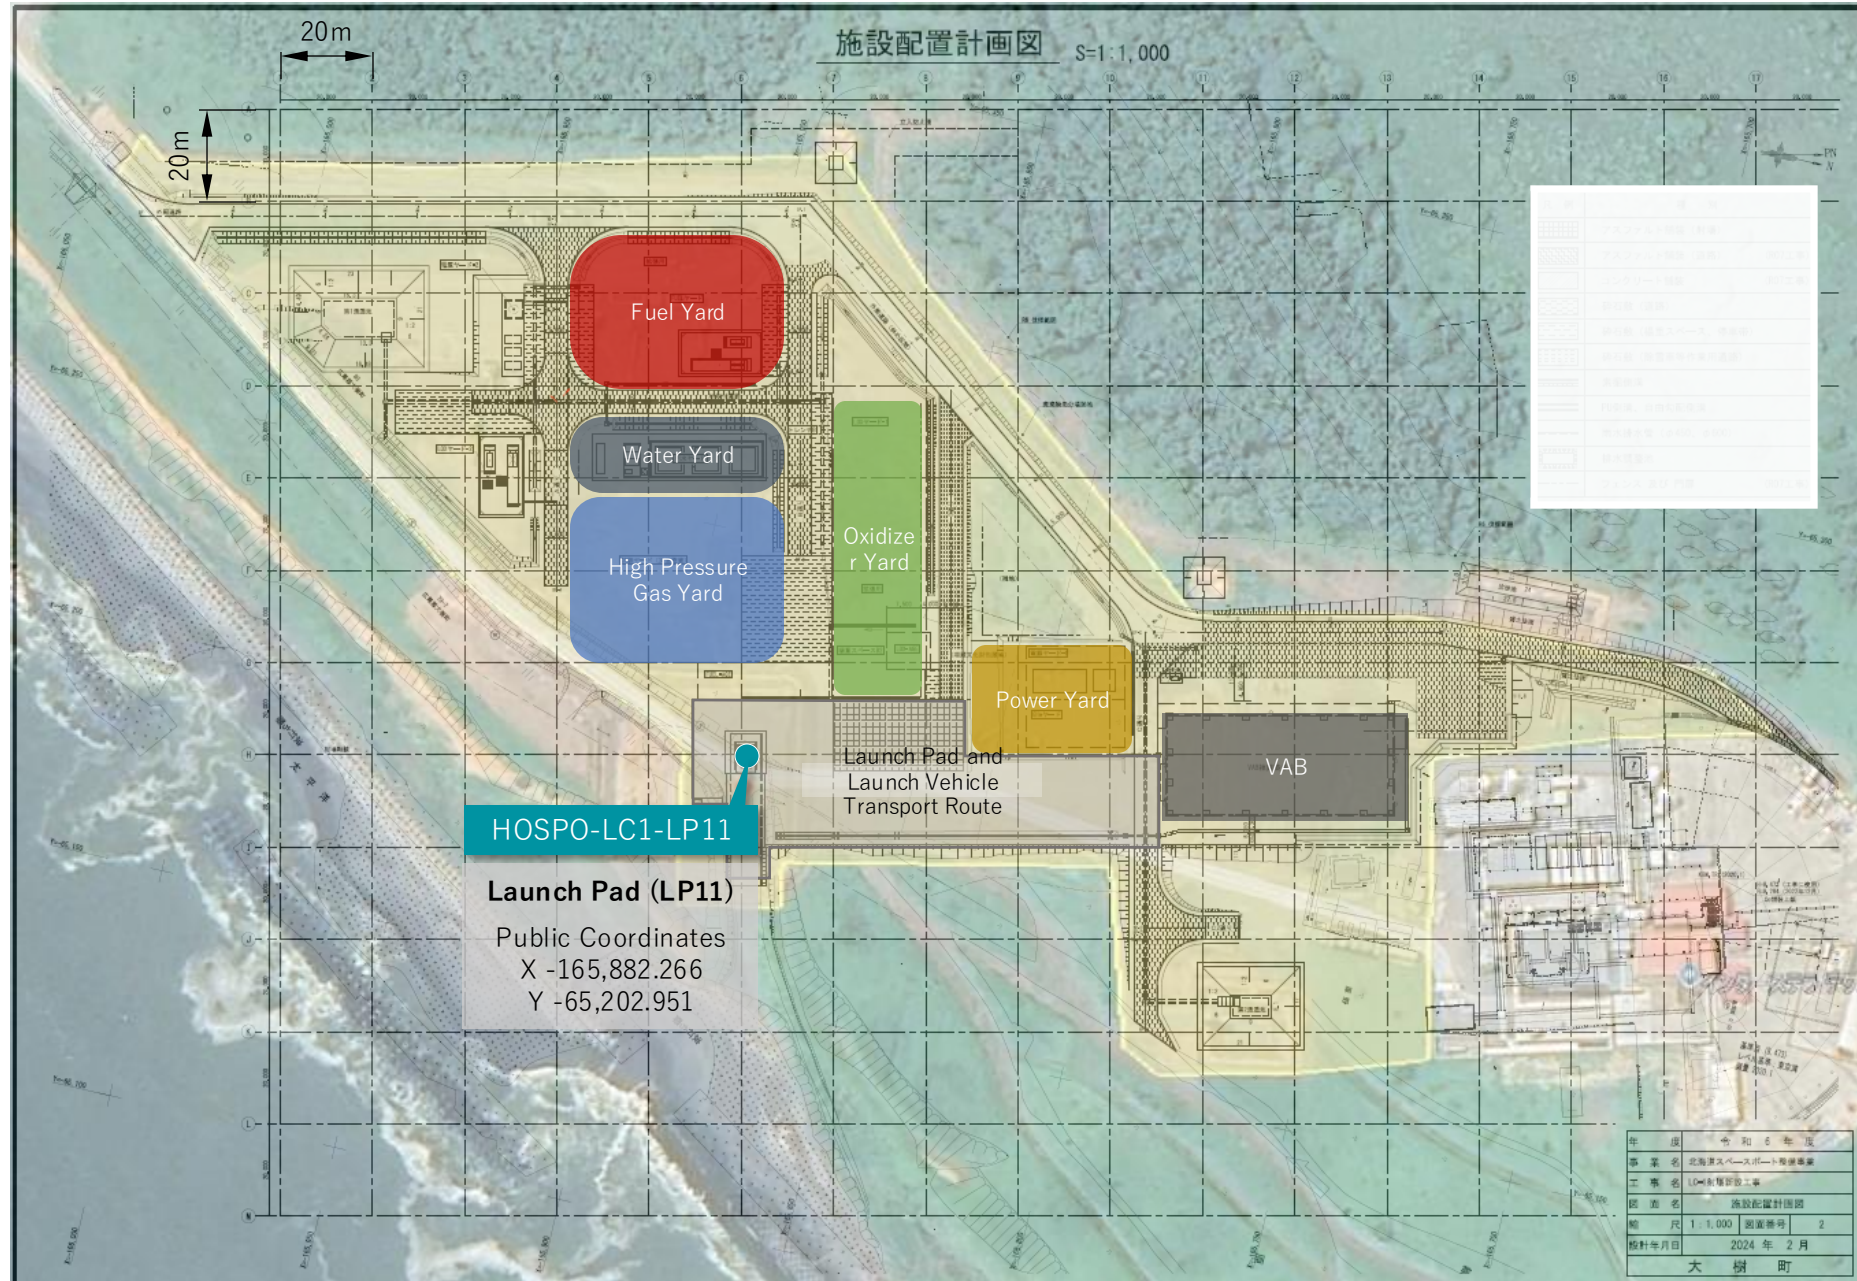

HOSPO-LC1 Location Information

The equidistant circles centered on the HOSPO-LC1 launch pad and the surrounding geographical conditions are shown below. *Some areas, such as residence, farmland, wilderness, rivers, and coastlines, are not annotated.

Image Landsat / Copernicus
Image © 2024 Airbus
Data SIO, NOAA, U.S. Navy, NGA, GEBCO

Google Earth

画像取得日: 2024/7/13 42° 30'08.09" N 143° 27'31.64" E 標高: 0 m 高度: 676 m

1985

Main Facility Layout of HOSPO-LC1

The layout of the main facilities of HOSPO-LC1 is planned assuming the following:

HOSPO-LC1 Operation (assumed)

The expected launch operation flow for HOSPO-LC1 is shown below.

Satellite

Launch Vehicle

Mobile Launcher (ML)

HOSPO-LC1

*The launch control center, radio stations (up-range, down-range), Launch pad and range safety functions will be prepared and operated by the launch service provider.